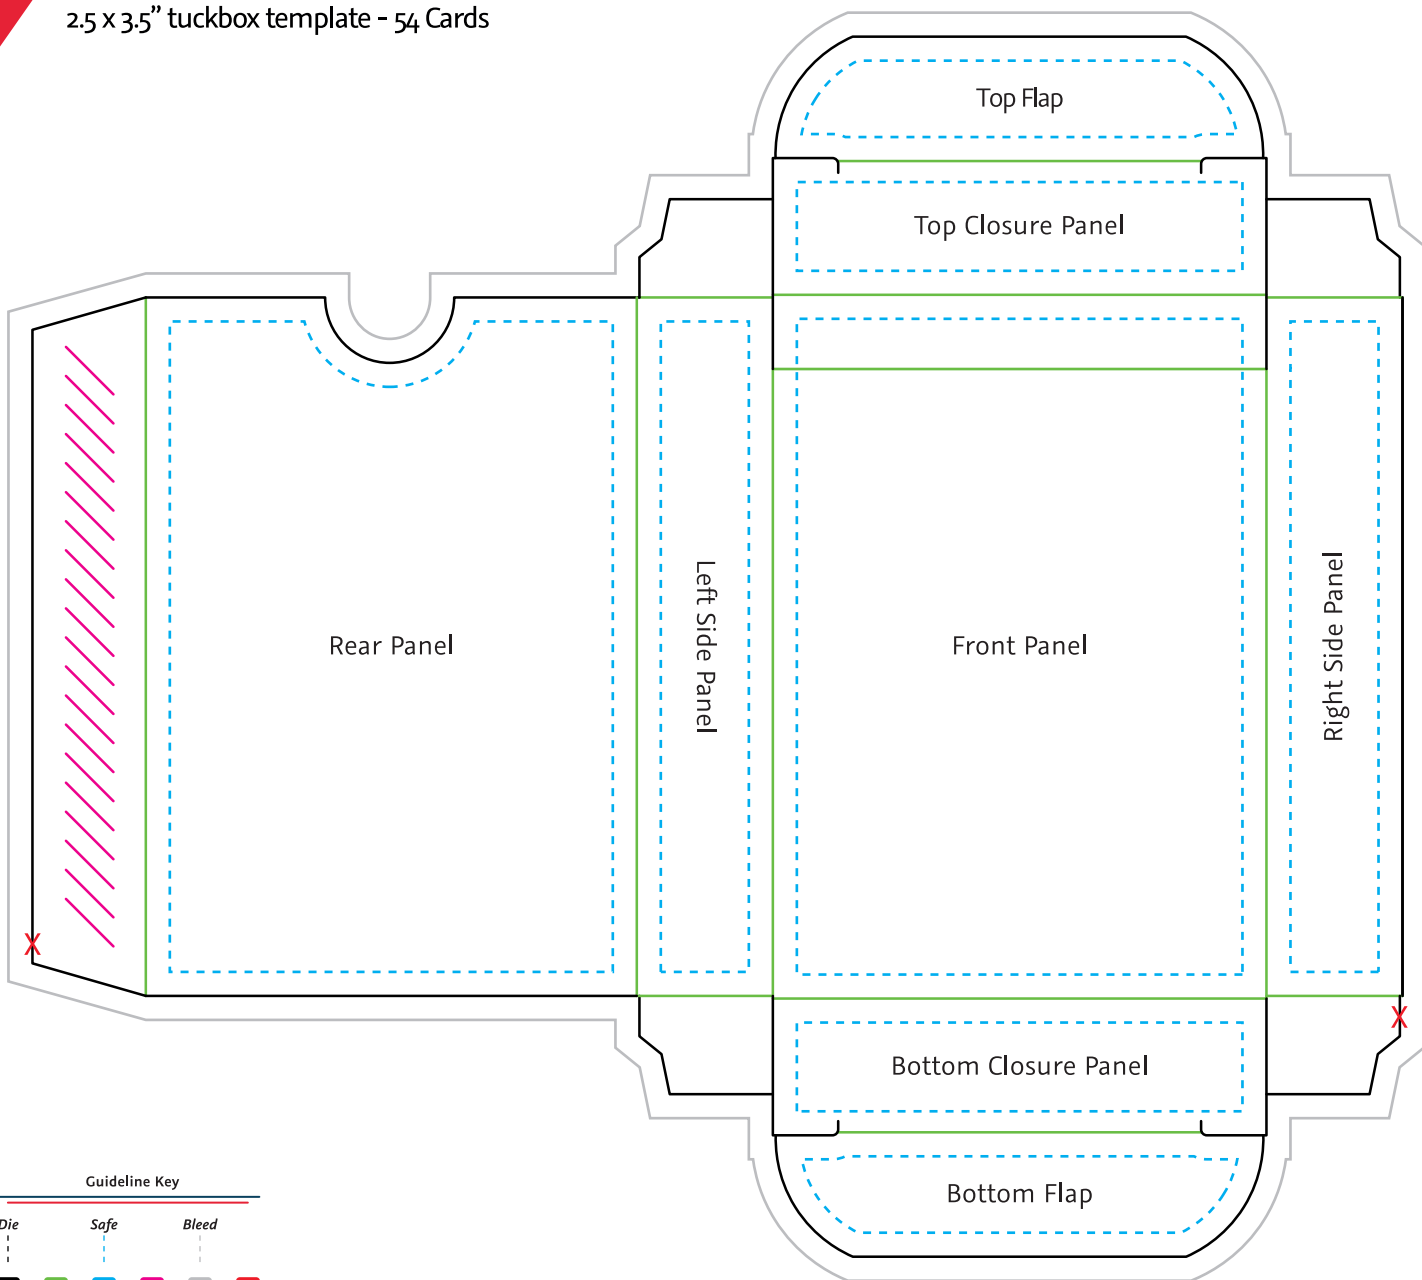

SHUFFLED INK

2.5 x 3.5" tuckbox template - 54 Cards

Guideline Key

INSTRUCTIONS: Place your artwork on the template above being sure to account for the bleed & making sure that all important information and/or logos fall within the live/safe area(s). Please be sure that you have centered your artwork within the safe area(s) properly or that it has been placed exactly where you would like it on the template. Please make sure that all flat images are at least 300dpi for printing purposes, otherwise those images may print blurry and/or pixelated.