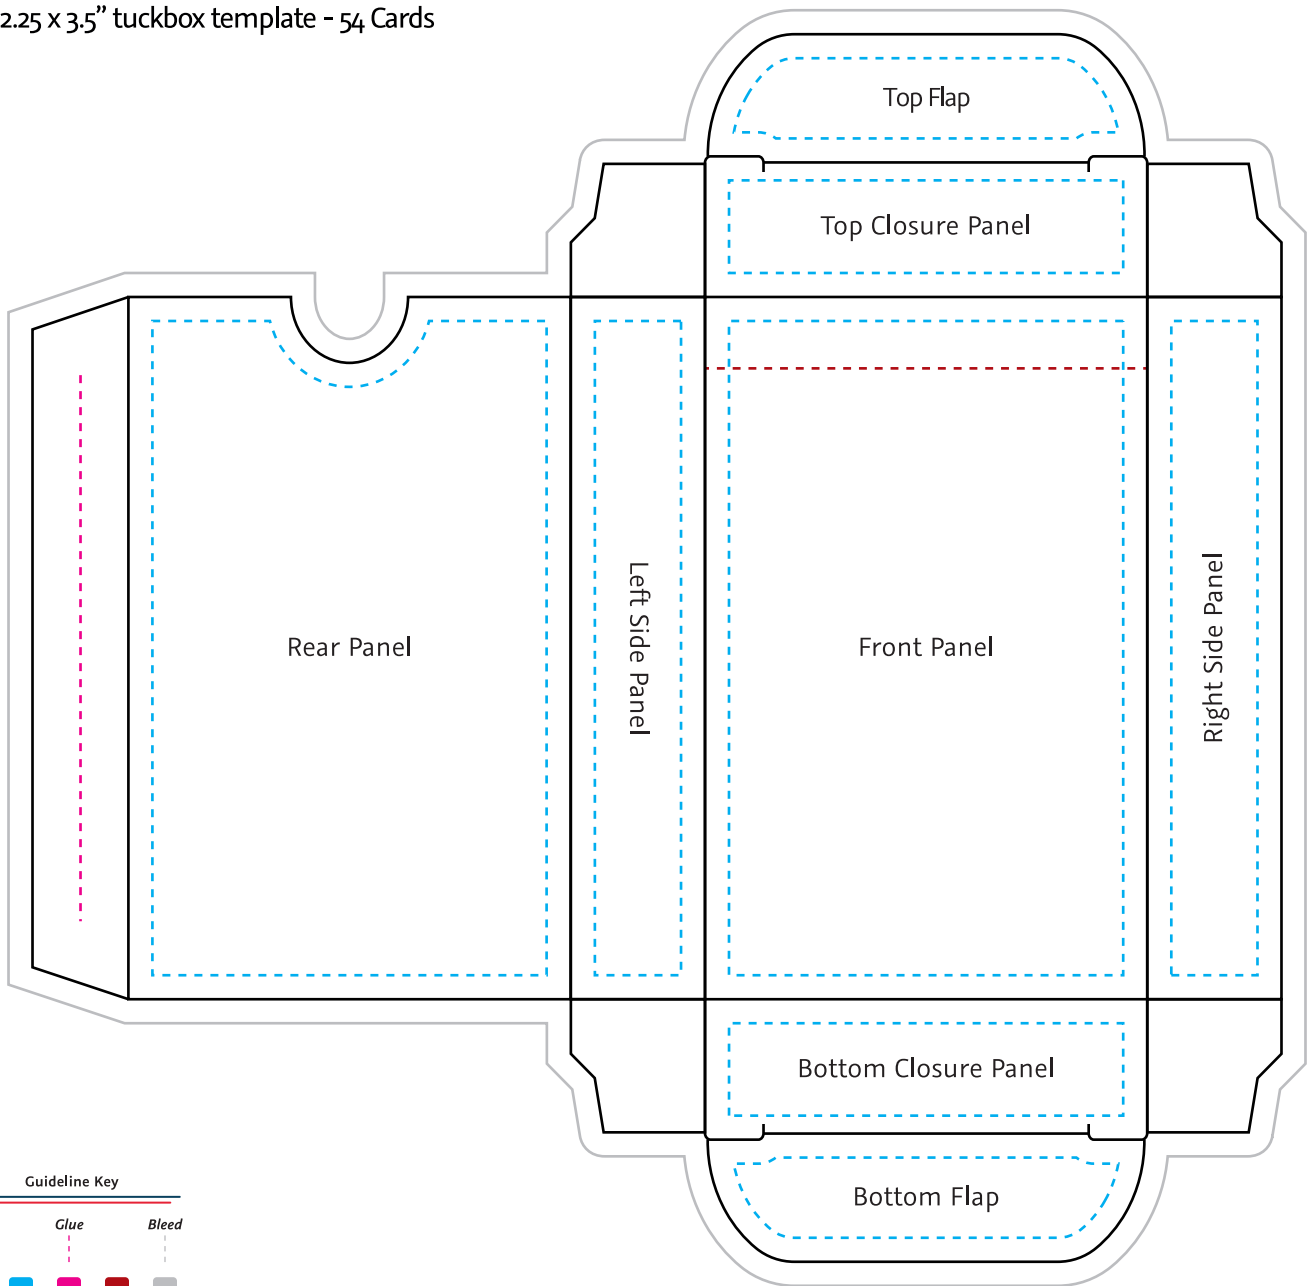

SHUFFLED INK

2.25 x 3.5" tuckbox template - 54 Cards

Guideline Key

INSTRUCTIONS: Place your artwork on the template above being sure to account for the bleed & making sure that all important information and/or logos fall within the live/safe area(s). Please be sure that you have centered your artwork within the safe area(s) properly or that it has been placed exactly where you would like it on the template. Please make sure that all flat images are at least 300dpi for printing purposes, otherwise those images may print blurry and/or pixelated.